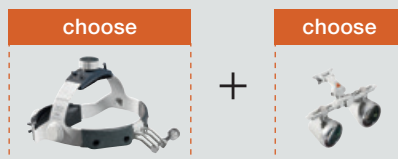

Binocular Loupes Sets with i-View loupe mount and S-GUARD, Headband Professional L, protective lenses, 2 sterilisable swivel levers, cleaning fluid, cleaning cloth

with HR Binocular Loupe 2.5x/340mm working distance	C-000.32.365
with HR Binocular Loupe 2.5x/420mm working distance	C-000.32.366
with HR Binocular Loupe 2.5x/520mm working distance	C-000.32.367
with HRP Binocular Loupe 3.5x/420mm working distance	C-000.32.440
with HRP Binocular Loupe 4x/340mm working distance	C-000.32.441
with HRP Binocular Loupe 6x/340mm working distance	C-000.32.442

Binocular Loupes Sets without S-GUARD, with i-View loupe mount, Headband Professional L, protective lenses, 2 sterilisable swivel levers

with HR Binocular Loupe 2.5x/340mm working distance	C-000.32.865
with HR Binocular Loupe 2.5x/420mm working distance	C-000.32.866
with HR Binocular Loupe 2.5x/520mm working distance	C-000.32.867
with HRP Binocular Loupe 3.5x/420mm working distance	C-000.32.840
with HRP Binocular Loupe 4x/340mm working distance	C-000.32.841
with HRP Binocular Loupe 6x/340mm working distance	C-000.32.842