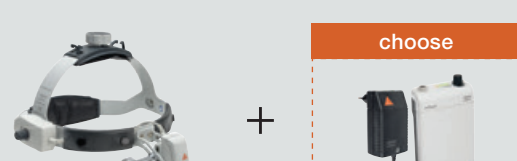

ML 4 LED HeadLight on Headband Professional L, without power source	J-008.31.410
ML 4 LED HeadLight on Headband Professional L, with plug-in transformer	J-008.31.411
ML 4 LED HeadLight on Headband Professional L, with mPack and plug-in transformer	J-008.31.413
ML 4 LED HeadLight on Headband Professional L, with mPack UNPLUGGED and plug-in transformer UNPLUGGED	J-008.31.415
ML 4 LED HeadLight on Headband Professional L, with wall mounted EN50 UNPLUGGED charger and 2x mPack UNPLUGGED	J-008.31.416